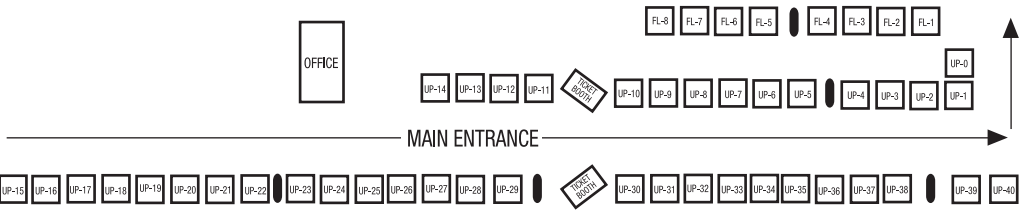

STAGE

CHAIRS

TABLES & CHAIRS

TABLES & CHAIRS
40 x 100 TENT
TABLES & CHAIRS

BEER LEMONADE

BEER TRAILER

5-34A

OFFICE

MAIN ENTRANCE

FR-1 FR-2 FR-3 FR-4 FR-5 FR-6 FR-7

SAINT