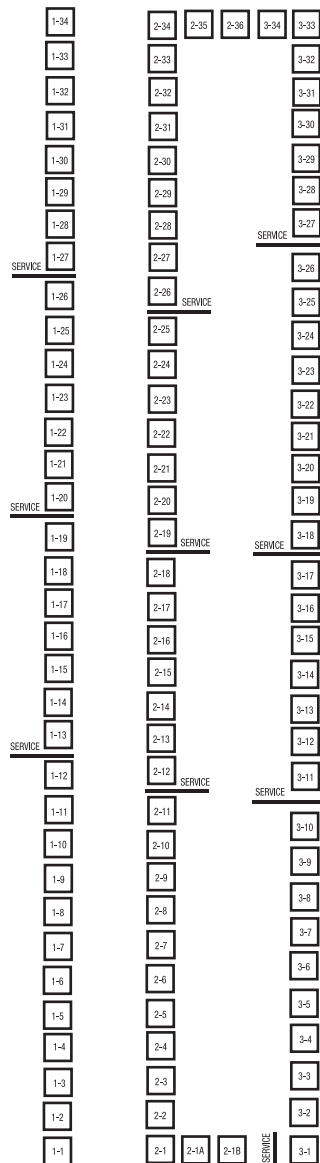

STAGE

CHAIRS

TABLES & CHAIRS

TABLES & CHAIRS
40 x 100 TENT
TABLES & CHAIRS

BEER LEMONADE

BEER TRAILER

5-34A

OFFICE

MAIN ENTRANCE

FR-1 FR-2 FR-3 FR-4 FR-5 FR-6 FR-7

SAINT