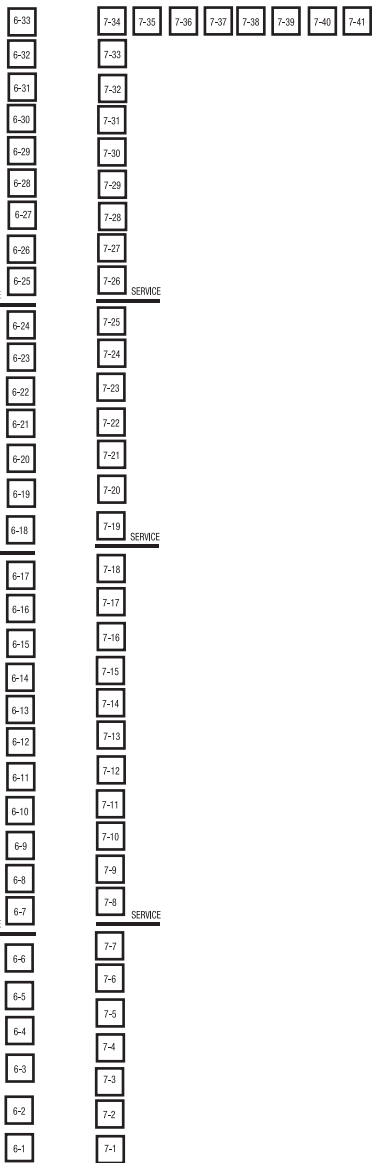

STAGE

CHAIRS

TABLES & CHAIRS

TABLES & CHAIRS
40 x 100 TENT
TABLES & CHAIRS

BEER LEMONADE

BEER TRAILER

5-34A

OFFICE

MAIN ENTRANCE

FR-1 FR-2 FR-3 FR-4 FR-5 FR-6 FR-7

SAINT