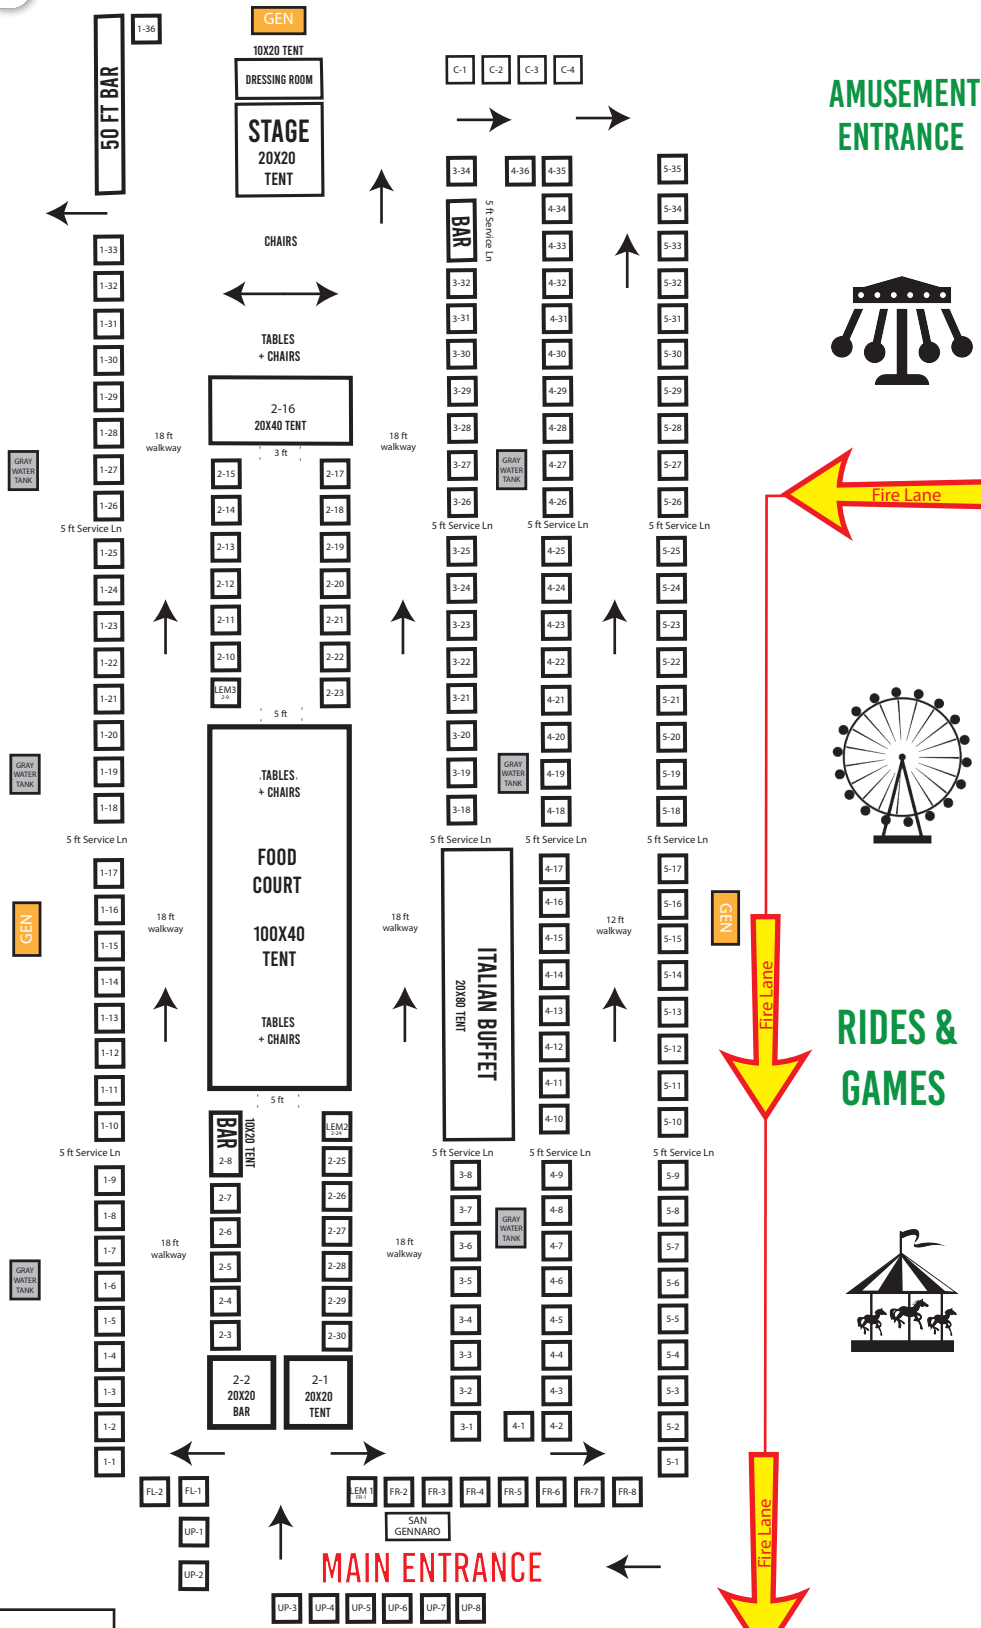

Gilespie St

24 ft
Emergency
Gate 4

Gilespie St

24 ft
Emergency
Gate 3

SAN GENNARO FEAST

ITALIAN & INTERNATIONAL

FOOD & WINE FESTIVAL

Bowes Ave

DUMPSTERS

FOOD VENDORS

ROWS 1+2+3

SPECIALTY VENDORS

ROWS 4+5,
FL+FR, & C

PREMIUM VENDORS

ROW UP FRONT
ROWS 1+2+3

DUMPSTERS = 4 DUMPSTERS

GRAY WATER TANK = GRAY WATER TANK

10X10 TENT = 10X10 TENT

(1 Foot space in between each tent)

GEN = 150 KVA+ GENERATOR

6FT FENCE LINE PERIMETER = 6FT FENCE LINE PERIMETER

24FT FIRE LANE = 24FT FIRE LANE

GEN

OFFICE TRAILER

12300 LAS VEGAS BLVD
HENDERSON, NV 89044

RESORT • SPA • CASINO
LAS VEGAS

M Resort Drive

TICKET
BOXES

24 ft
Emergency
Gate 1

24 ft
Emergency
Gate 2

AMUSEMENT
ENTRANCE